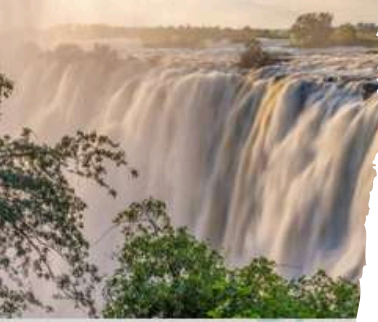

Victoria Falls

OVERLAND PACKAGE

10 Nights/

minimum 6 people

for more info

$425 PPPN

Kruger Park

OVERLAND PACKAGE

7 Nights/

minimum 6 people

$425 PPPN

for more info